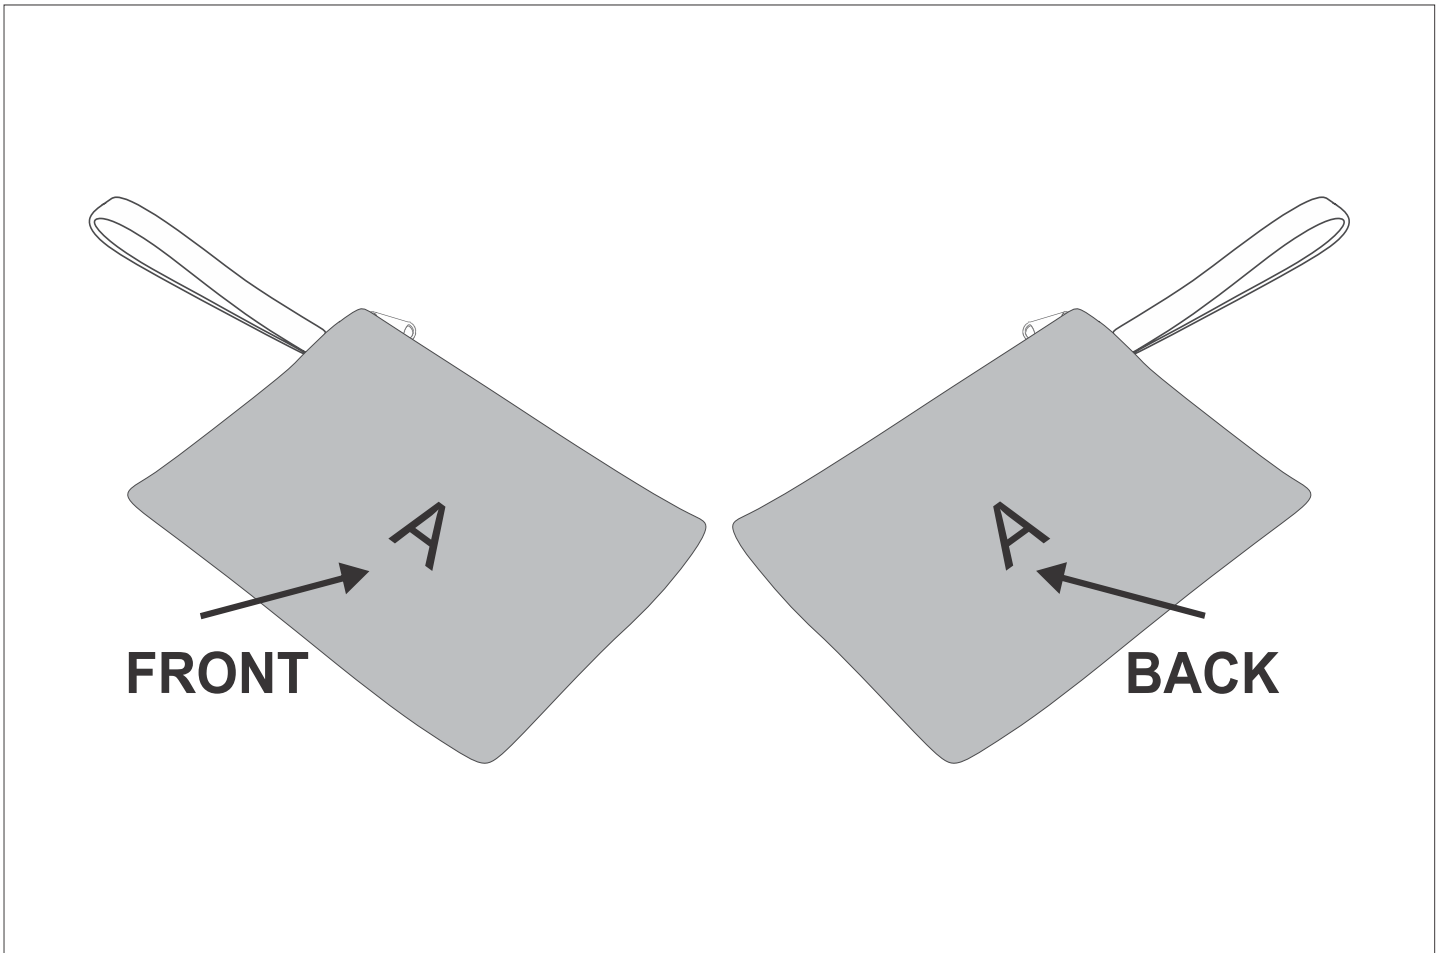

# SG-HP-95-G

PPS Hoppla Summit A5 Document Pouch

## Need to know:

Includes 1-Position Sublimation (setup fees apply)

- Please Note: We cannot guarantee 100% logo Alignment on all Brandable Panels.

## Branding Options:

Position	Branding Method (Branding Code)	No. of Colours	Dimension
A	Custom Sublimation A (CPSUB-A)	Full Colour	307mm wide x 413mm high